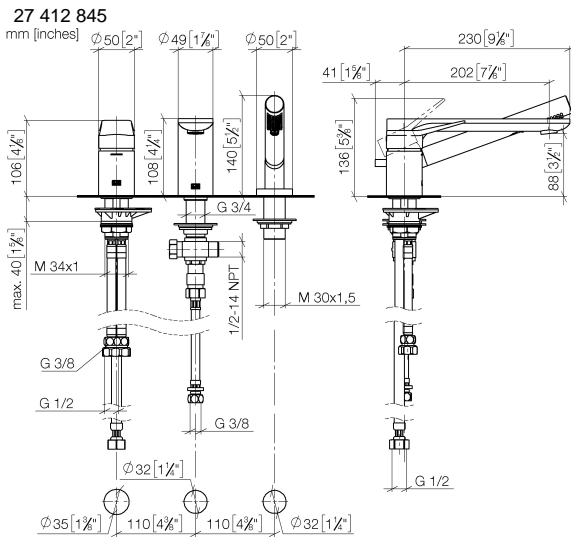

**LISSÉ Three-hole single-lever bath mixer for bath rim or tile edge installation - Chrome**

LISSÉ

27 412 845

- spout: circular, air-enriched flow
- max. flow 16.9 l/min at 3 bar flow pressure
- Hand shower: COMPACT RAIN, max. flow rate 6.8 l/min (at 3 bar)
- complete hand shower set with anti-scale system
- 200mm projection
- automatic bath/shower diverter
- height of mixer 141 mm
- height up to aerator 88 mm
- hole diameter spout 32 mm
- hole diameter single-lever mixer 35 mm
- hole diameter for complete hand shower set 32 mm
- rosette for complete hand shower set Ø 50mm
- metal shower hose 1750mm with integrated anti-twist protection

**Recommended miscellaneous**

**Perfecto installation kit -** 12 614 970 90

**Recommended miscellaneous**

**Decorative caps for Perfecto - Chrome** 12 801 970-00  
• 1 pair

**Flow rate chart**

**Certificates**

IAPMO\_4976 (5). Belgaqua\_19\_80\_27. LGA\_29731.

Belgaqua\_24-008-27\_4.

27 412 845

**Spare parts list**

No.	Item Number	Name	Quantity used	Delivery time
1	29 300 845-00	connection	1	60
2	13 512 845-00	spout	1	60
3	27 702 979-00	Hand shower set for bath rim or tile edge installation - Chrome	1	10
4	90 24 03 168 00 90	nipple	1	2
5	12 502 970 90	High pressure hose 1/2" x 1/2" x 400 mm -	1	2