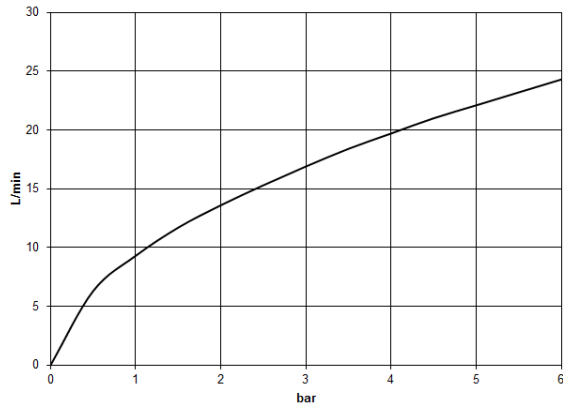

Certificates

IAPMO_4976 (5). Belgaqua_19_80_27. LGA_29731.

Belgaqua_24-008-27_4.