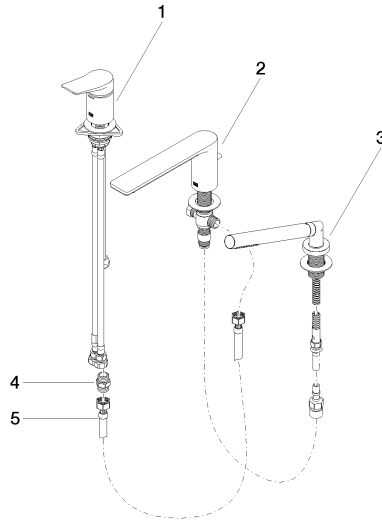

**LISSÉ Three-hole single-lever bath mixer for bath rim or tile edge installation - Chrome**

LISSÉ

27 412 845

- spout: circular, air-enriched flow
- max. flow 16.9 l/min at 3 bar flow pressure
- Hand shower: COMPACT RAIN, max. flow rate 6.8 l/min (at 3 bar)
- complete hand shower set with anti-scale system
- 200mm projection
- automatic bath/shower diverter
- height of mixer 141 mm
- height up to aerator 88 mm
- hole diameter spout 32 mm
- hole diameter single-lever mixer 35 mm
- hole diameter for complete hand shower set 32 mm
- rosette for complete hand shower set Ø 50mm
- metal shower hose 1750mm with integrated anti-twist protection

**Recommended miscellaneous**

**Perfecto installation kit -** 12 614 970 90

**Recommended miscellaneous**

**Decorative caps for Perfecto - Chrome** 12 801 970-00  
• 1 pair

**Flow rate chart**

**Certificates**

IAPMO\_4976 (5). Belgaqua\_19\_80\_27. LGA\_29731.

Belgaqua\_24-008-27\_4.

27 412 845

**Spare parts list**

No.	Item Number	Name	Quantity used	Delivery time
1	29 300 845-00	connection	1	60
2	13 512 845-00	spout	1	60
3	27 702 979-00	Hand shower set for bath rim or tile edge installation - Chrome	1	10
4	90 24 03 168 00 90	nipple	1	2
5	12 502 970 90	High pressure hose 1/2" x 1/2" x 400 mm -	1	2